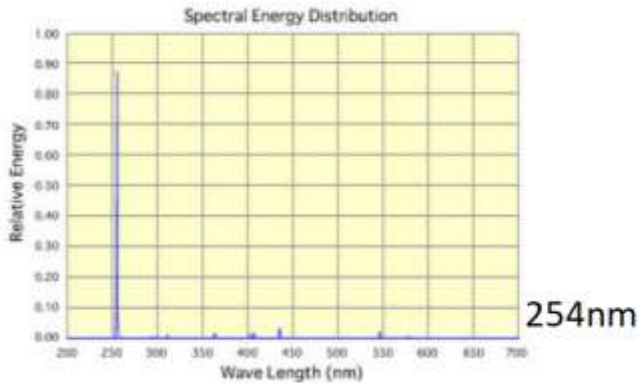

*Call for custom lamp / custom base or OEM project requests

Image	Order Code	Description	Other Detail	V	W	Amp	Base	Life Hour	Spectrum	UV Output	Mol (mm)	Dia (mm)	Glass Type
UVC-L	GL-G4T5	G4T5	Sankyo	30	4	0.162	G5	6000	254	0.8W	134.5	15.5	Softglass
UVC-L	GL-G6T5	G6T5	Sankyo	44	6	0.147	G5	6000	254	1.7W	210.5	15.5	Softglass
UVC-L	GL-G8T5	G8T5	Sankyo	56	8	0.17	G5	6000	254	2.5W	287	15.5	Softglass
UVC-L	GL-G10T8	G10T8	Sankyo	46	10	0.23	G13	6000	254	2.7W	330	25.5	Softglass
UVC-L	GL-G15T8	G15T8	Sankyo	55	15	0.3	G13	8000	254	4.9W	436	25.5	Softglass
UVC-L	GL-G20T10	G20T10	Sankyo	58	20	0.36	G13	8000	254	7.5W	588.5	32.5	Softglass
UVC-L	GL-G25T8	G25T8 AN	Sankyo	52	25	0.6	G13	8000	254	6.9W	436	25.5	Softglass
UVC-L	GL-G30T8	G30T8	Sankyo	99	30	0.355	G13	8000	254	13.4W	893	25.5	Softglass
UVC-L	GL-G40T10	G40T10	Sankyo	106	40	0.42	G13	8000	254	19.8W	1198	32.5	Softglass
UVC-L	GL-GTL3	GTL3	BLU254	10.5	3	0.35	E17	3000	254	0.18W	57	20	Quartz
UVC-LL	GL-G6T5-4P	G6T5 4P	Sankyo	44	6	0.147	4 Pin	6000	254	1.7W	210.5	15.5	Softglass
UVC-LL	GL-G11T5-4P	G11T5 4P	Sankyo	37	11	0.33	4 Pin	8000	254	2.2W	210.5	15.5	Softglass
UVC-LL	GL-G14T5-4P	G14T5L 4P	Sankyo	40	14	0.4	4 Pin	8000	254	3.0W	287	15.5	Softglass
UVC-LL	GL-G10T5L-4P	G10T5L 4P	Sankyo	50	16	0.425	4 Pin	9000	254	5.3W	357	15.5	Softglass
UVC-LL	GL-G10T5L	G10T5L	Sankyo	50	16	0.425	Single Pin	9000	254	5.3W	357	15.5	Softglass
UVC-LL	GL-G22T5L-4P	G22T5L 4P 436	Sankyo	60	22	0.425	4 Pin	9000	254	6.0W	436	15.5	Softglass
UVC-LL	GL-G36T5L-4P	G36T5L 4P	Sankyo	115	39	0.425	4 Pin	9000	254	12W	846	15.5	Softglass
UVC-LL	GL-G36T5L-G5	G36T5L G5	Sankyo	115	39	0.425	G5	9000	254	12W	846	15.5	Softglass
UVC-LL	GL-G36T5L	G36T5L	Sankyo	115	39	0.425	Single Pin	9000	254	12W	846	15.5	Softglass
UVC-LL	GL-G64T5L-4P	G64T5L 4P	Sankyo	250	65	0.425	4 Pin	9000	254	25W	1554	15.5	Softglass
UVC-LL	GL-G64T5L	G64T5L	Sankyo	250	65	0.425	Single Pin	9000	254	25W	1554	15.5	Softglass